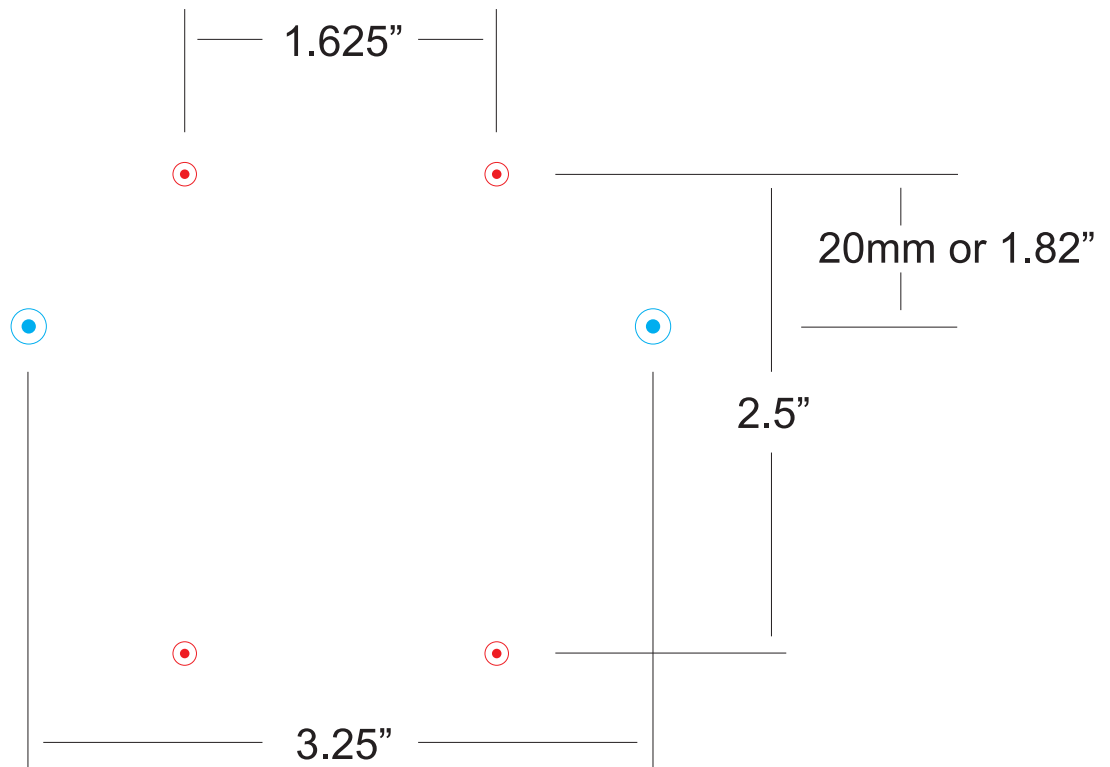

# MATRIX AND MATRIX LITE TRUCK HOLE PATTERN

- Universal Skate Pattern with Matrix Outer Holes

---

# ATS AND VECTOR TRUCK HOLE PATTERN

- Universal Skate Pattern